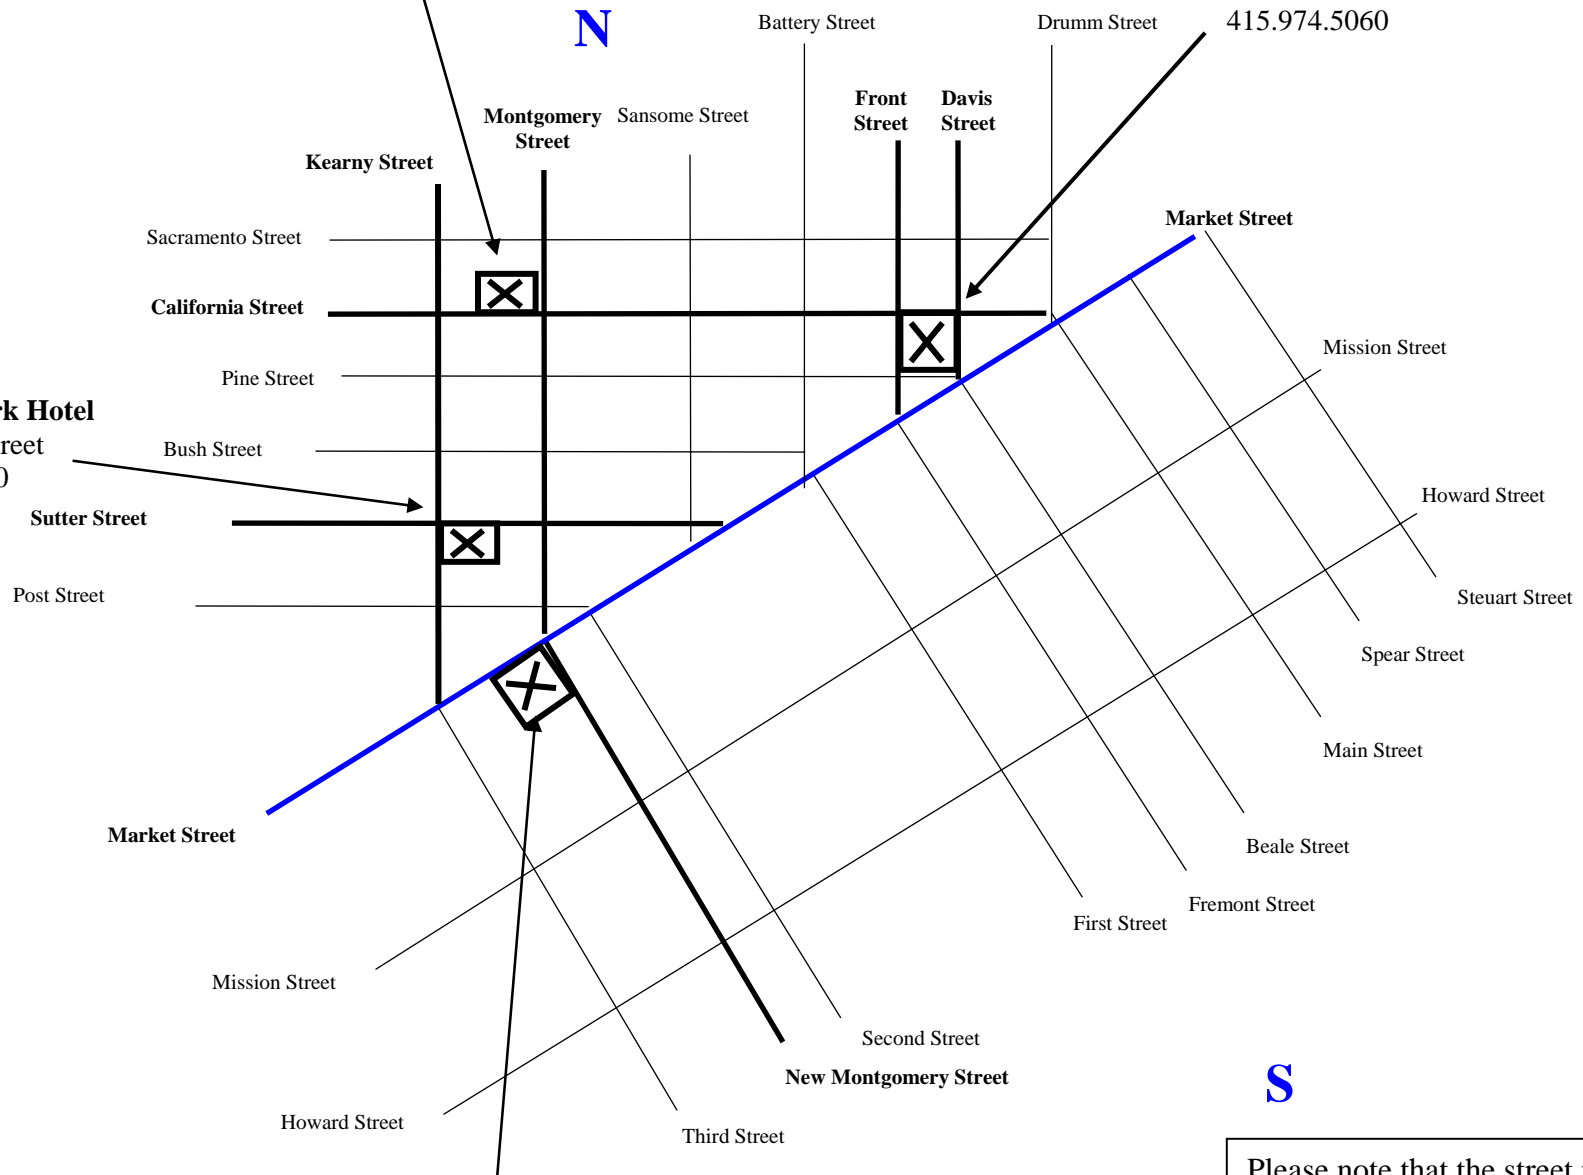

191 Sutter Street
San Francisco, 94104
800.792.9639
www.galleriapark.com
10% discount off rack rate
Ask for the Loyalty Rate – Code #WBLOY

The Palace Hotel - San Francisco

2 New Montgomery Street
San Francisco, CA 94105
Hotel Direct: (415) 546-5049
Luxury Collection: (800) 325-3589
www.sfpalace.com
\$249 single/double
\$269 deluxe single/double
Government rates are available.

Please note that the street names change when they cross Market Street. The names south of Market Street are different than those north of Market Street.